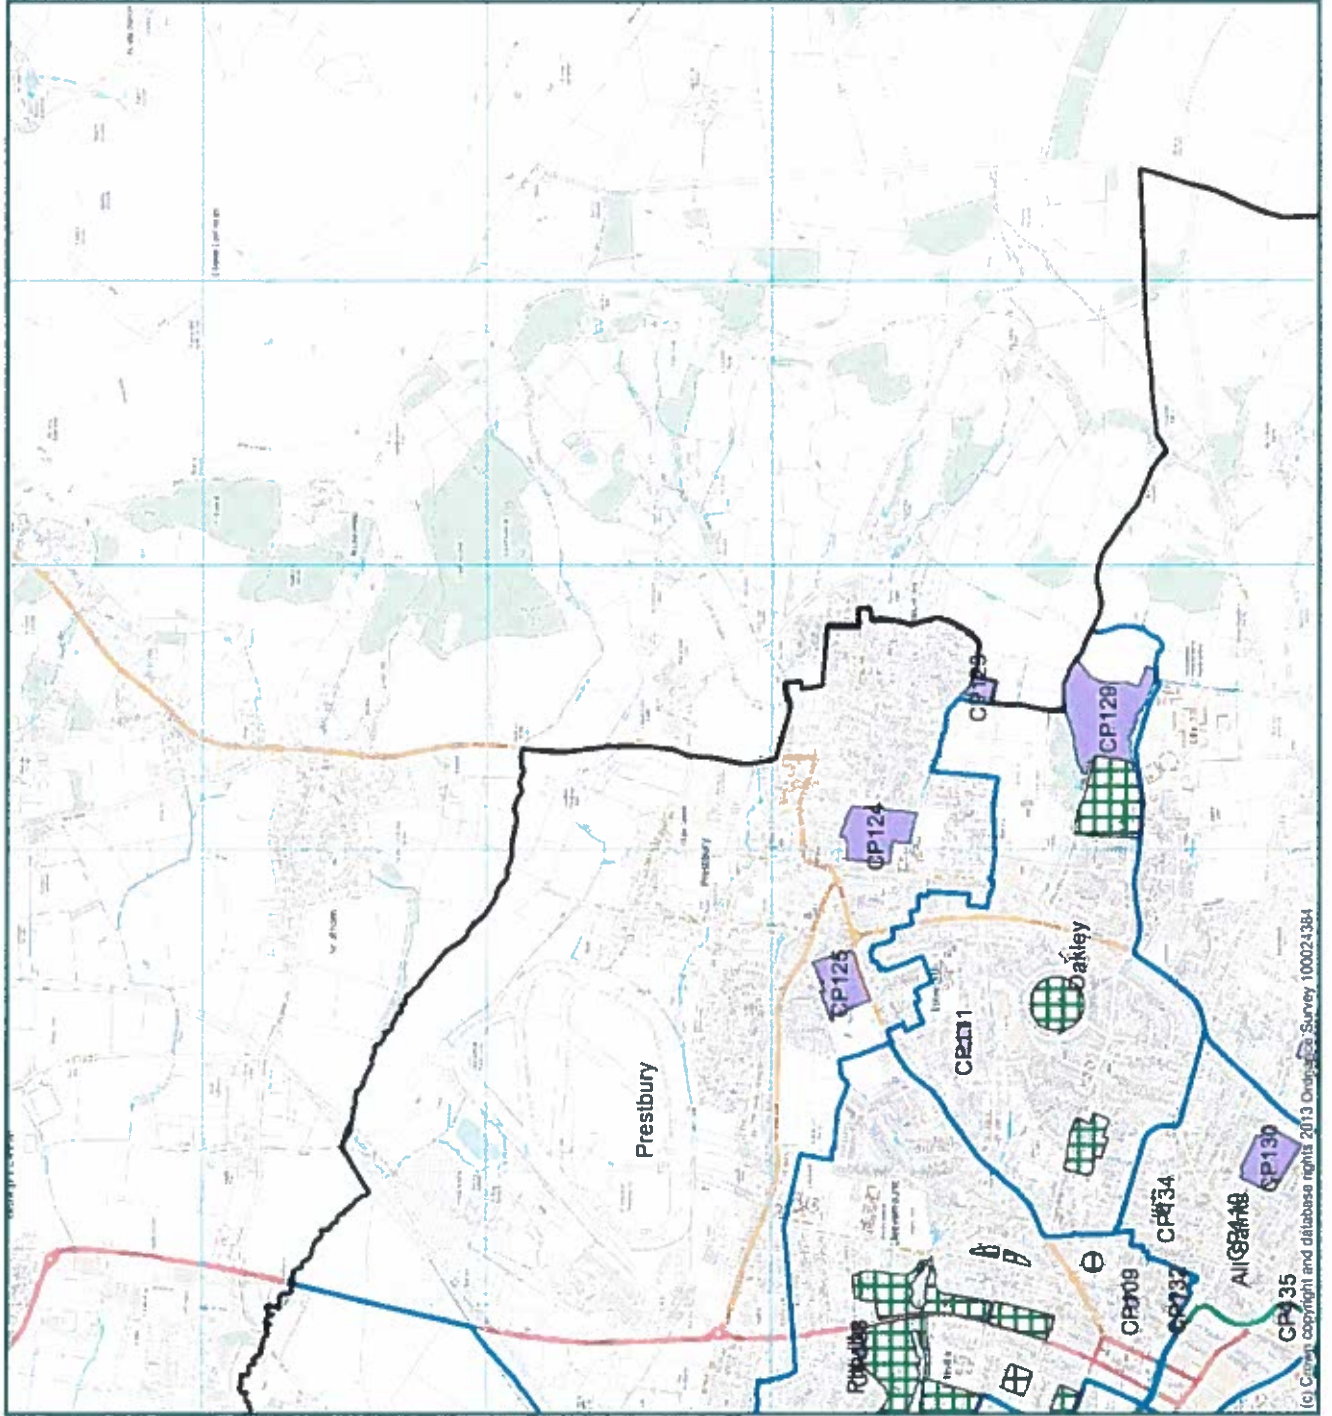

LOCAL GREEN SPACE 1

Refer to site proforma to view details of the sites coloured Red, Amber and Green (you will need the site reference no.)
 Make comments online

Cheltenham Borough Local Green Spaces

- Outside Consultation Area
- Within Consultation Area
- CBC Public Green Space
- Cheltenham
- Borough Wards

1:18000 at A3
 © Crown copyright and database rights 2015
 Ordnance Survey 100024384

(c) Crown copyright and database rights 2013 Ordnance Survey 100024384

LOCAL GREEN SPACE 2

Refer to site proforma to view details of the sites coloured Red, Amber and Green (you will need the site reference no.)
 Make comments online

LOCAL GREEN SPACE 3

Refer to site proforma to view details of the sites coloured Red, Amber and Green (you will need the site reference no.)

Make comments online

- Cheltenham Borough Local Green Spaces
- Outside Consultation Area
 - Within Consultation Area
 - CBC Public Green Space
 - Cheltenham
 - Borough Wards

1:18000 at A3

© Crown copyright and database rights 2015
Ordnance Survey 100024384

(c) Crown copyright and database rights 2013 Ordnance Survey 100024384

LOCAL GREEN SPACE 4

Refer to site proforma to view details of the sites coloured Red, Amber and Green (you will need the site reference no.)
 Make comments online