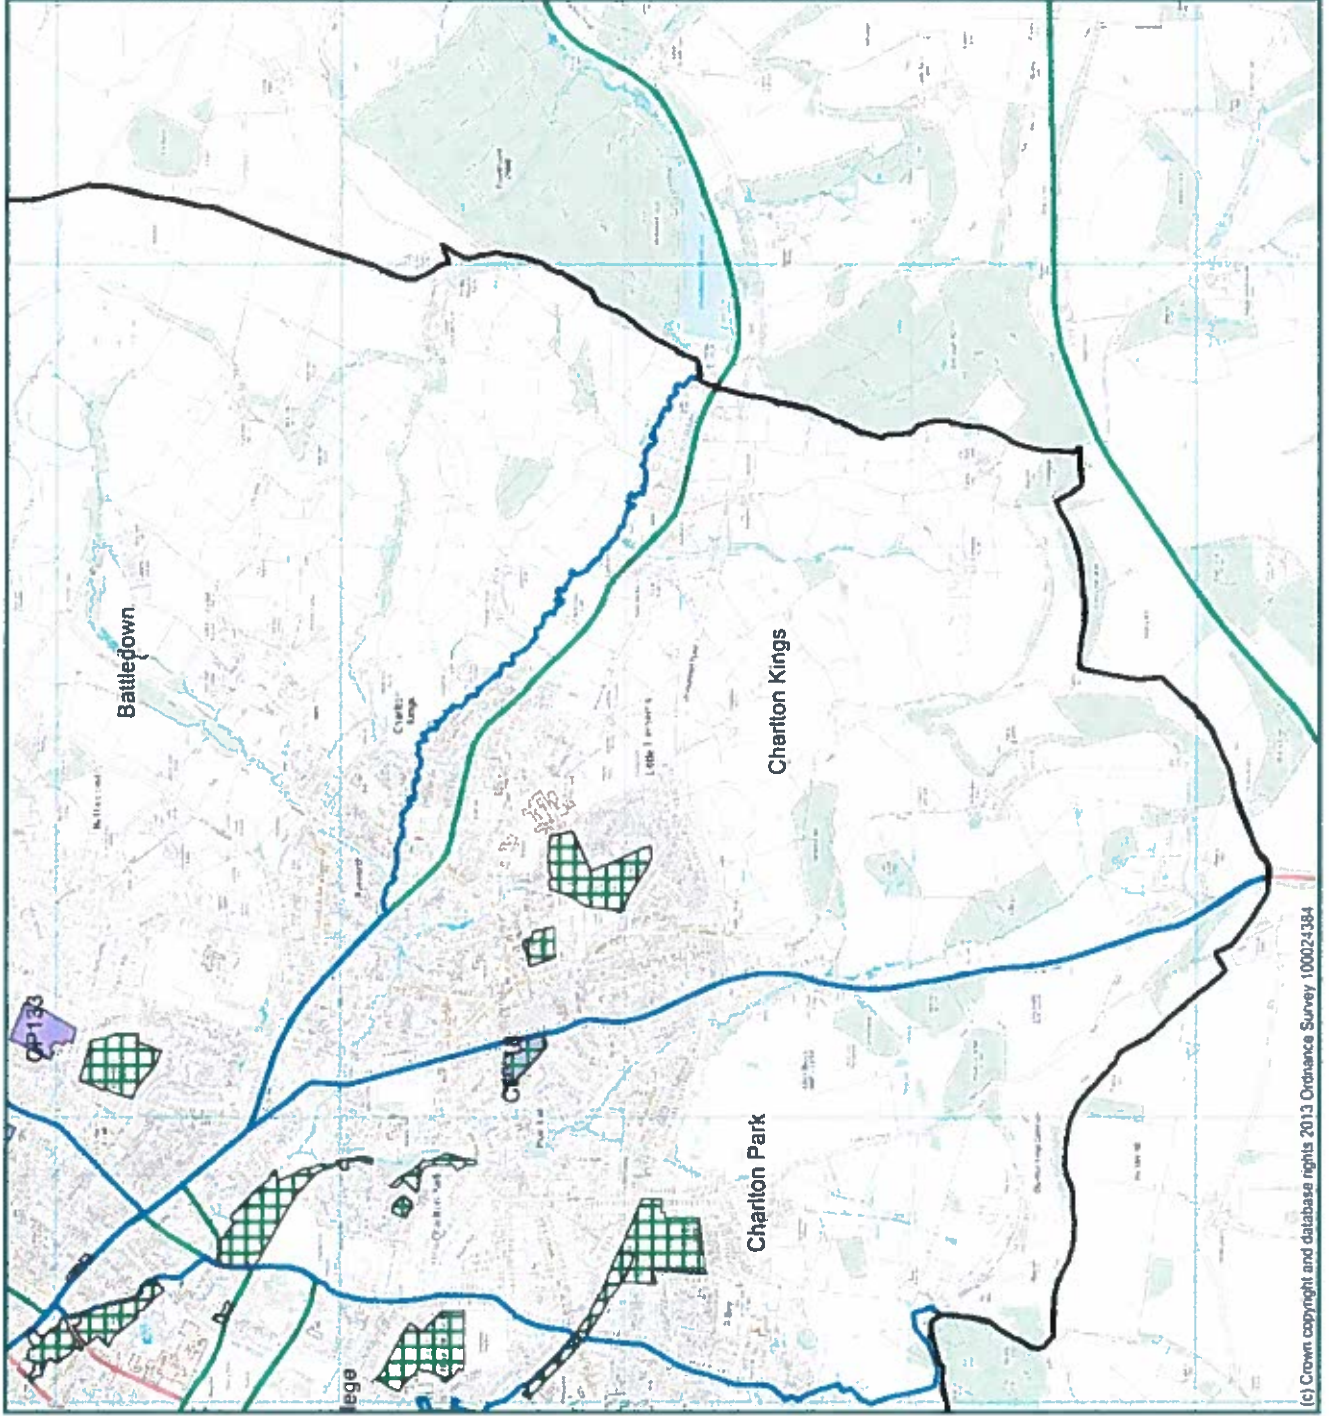

1:18000 at A3
 © Crown copyright and database rights 2015
 Ordnance Survey 100024384

(c) Crown copyright and database rights 2013 Ordnance Survey 100024384

LOCAL GREEN SPACE 2

Refer to site proforma to view details of the sites coloured Red, Amber and Green (you will need the site reference no.)
 Make comments online

LOCAL GREEN SPACE 3

Refer to site proforma to view details of the sites coloured Red, Amber and Green (you will need the site reference no.)

Make comments online

- Cheltenham Borough Local Green Spaces
- Outside Consultation Area
 - Within Consultation Area
 - CBC Public Green Space
 - Cheltenham
 - Borough Wards

1:18000 at A3

© Crown copyright and database rights 2015
Ordnance Survey 100024384

(c) Crown copyright and database rights 2013 Ordnance Survey 100024384

LOCAL GREEN SPACE 4

Refer to site proforma to view details of the sites coloured Red, Amber and Green (you will need the site reference no.)
 Make comments online

(c) Crown copyright and database rights 2013 Ordnance Survey 100024384