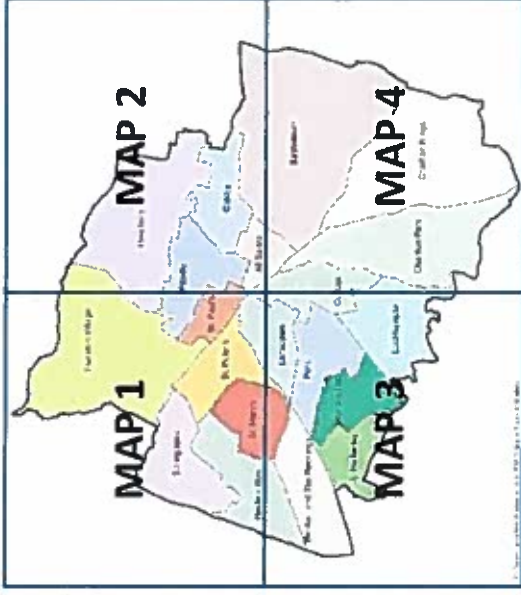

LOCAL GREEN SPACE 1

Refer to site proforma to view details of the sites coloured Red, Amber and Green (you will need the site reference no.)
 Make comments online

Cheltenham Borough Local Green Spaces

- Outside Consultation Area
- Within Consultation Area
- CBC Public Green Space
- Cheltenham
- Borough Wards

1:18000 at A3
 © Crown copyright and database rights 2015
 Ordnance Survey 100024384

(c) Crown copyright and database rights 2013 Ordnance Survey 100024384

LOCAL GREEN SPACE 2

Refer to site proforma to view details of the sites coloured Red, Amber and Green (you will need the site reference no.)
 Make comments online

LOCAL GREEN SPACE 3

Refer to site proforma to view details of the sites coloured Red, Amber and Green (you will need the site reference no.)

Make comments online

- Cheltenham Borough Local Green Spaces
- Outside Consultation Area
 - Within Consultation Area
 - CBC Public Green Space
 - Cheltenham
 - Borough Wards

1:18000 at A3

© Crown copyright and database rights 2015
Ordnance Survey 100024384

(c) Crown copyright and database rights 2013 Ordnance Survey 100024384

LOCAL GREEN SPACE 4

Refer to site proforma to view details of the sites coloured Red, Amber and Green (you will need the site reference no.)
 Make comments online