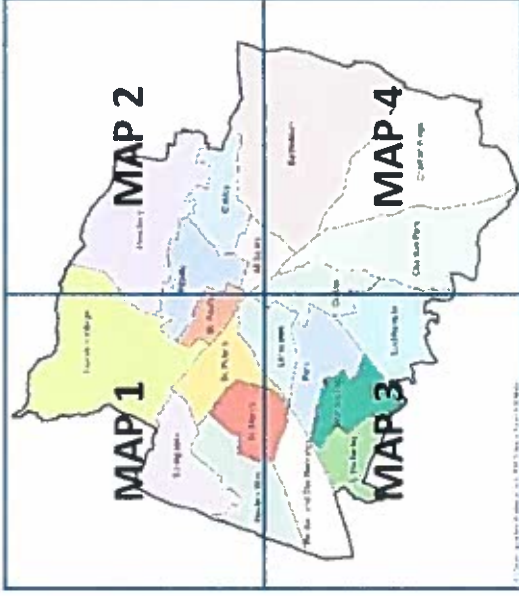

LOCAL GREEN SPACE 1

Refer to site proforma to view details of the sites coloured Red, Amber and Green (you will need the site reference no.)
 Make comments online

Cheltenham Borough Local Green Spaces

- Outside Consultation Area
- Within Consultation Area
- CBC Public Green Space
- Cheltenham
- Borough Wards

1:18000 at A3
 © Crown copyright and database rights 2015
 Ordnance Survey 100024384

(c) Crown copyright and database rights 2013 Ordnance Survey 100024384

LOCAL GREEN SPACE 2

Refer to site proforma to view details of the sites coloured Red, Amber and Green (you will need the site reference no.)
 Make comments online

LOCAL GREEN SPACE 3

Refer to site proforma to view details of the sites coloured Red, Amber and Green (you will need the site reference no.)

Make comments online

- Cheltenham Borough Local Green Spaces
- Outside Consultation Area
 - Within Consultation Area
 - CBC Public Green Space
 - Cheltenham
 - Borough Wards

1:18000 at A3

© Crown copyright and database rights 2015
Ordnance Survey 100024384

(c) Crown copyright and database rights 2013 Ordnance Survey 100024384

LOCAL GREEN SPACE 4

Refer to site proforma to view details of the sites coloured Red, Amber and Green (you will need the site reference no.)
 Make comments online