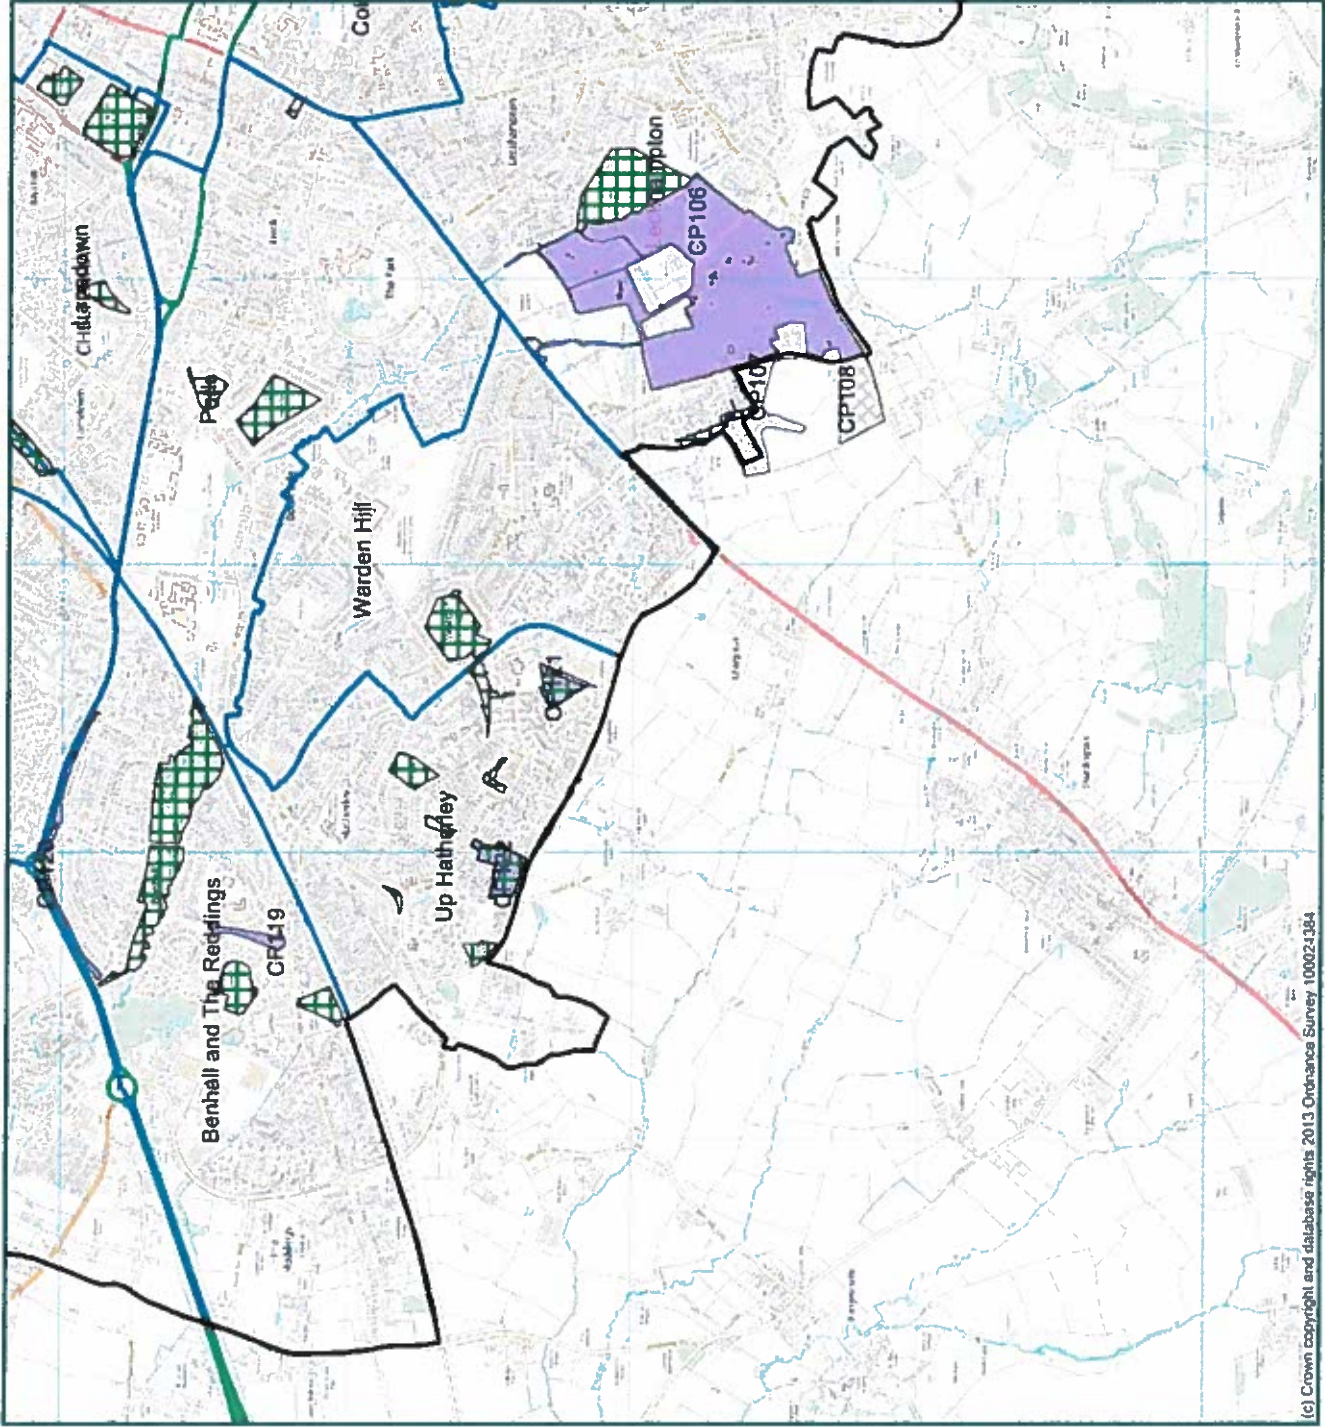

LOCAL GREEN SPACE 1

Refer to site proforma to view details of the sites coloured Red, Amber and Green (you will need the site reference no.)
 Make comments online

Cheltenham Borough Local Green Spaces

- Outside Consultation Area
- Within Consultation Area
- CBC Public Green Space
- Cheltenham
- Borough Wards

1:18000 at A3
 © Crown copyright and database rights 2015
 Ordnance Survey 100024384

(c) Crown copyright and database rights 2013 Ordnance Survey 100024384

LOCAL GREEN SPACE 2

Refer to site proforma to view details of the sites coloured Red, Amber and Green (you will need the site reference no.)
 Make comments online

LOCAL GREEN SPACE 3

Refer to site proforma to view details of the sites coloured Red, Amber and Green (you will need the site reference no.)

Make comments online

- Cheltenham Borough Local Green Spaces
- Outside Consultation Area
 - Within Consultation Area
 - CBC Public Green Space
 - Cheltenham
 - Borough Wards

1:18000 at A3

© Crown copyright and database rights 2015
Ordnance Survey 100024384

(c) Crown copyright and database rights 2013 Ordnance Survey 100024384

LOCAL GREEN SPACE 4

Refer to site proforma to view details of the sites coloured Red, Amber and Green (you will need the site reference no.)
 Make comments online