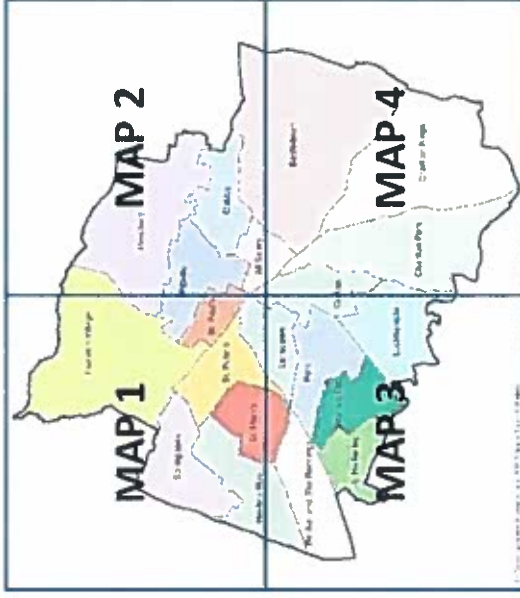

LOCAL GREEN SPACE 1

Refer to site proforma to view details of the sites coloured Red, Amber and Green (you will need the site reference no.)
 Make comments online

Cheltenham Borough Local Green Spaces

- Outside Consultation Area
- Within Consultation Area
- CBC Public Green Space
- Cheltenham
- Borough Wards

1:18000 at A3
 © Crown copyright and database rights 2015
 Ordnance Survey 100024384

(c) Crown copyright and database rights 2013 Ordnance Survey 100024384

LOCAL GREEN SPACE 2

Refer to site proforma to view details of the sites coloured Red, Amber and Green (you will need the site reference no.)
 Make comments online

LOCAL GREEN SPACE 3

Refer to site proforma to view details of the sites coloured Red, Amber and Green (you will need the site reference no.)

Make comments online

- Cheltenham Borough Local Green Spaces
- Outside Consultation Area
 - Within Consultation Area
 - CBC Public Green Space
 - Cheltenham
 - Borough Wards

1:18000 at A3

© Crown copyright and database rights 2015
Ordnance Survey 100024384

(c) Crown copyright and database rights 2013 Ordnance Survey 100024384

LOCAL GREEN SPACE 4

Refer to site proforma to view details of the sites coloured Red, Amber and Green (you will need the site reference no.)
 Make comments online