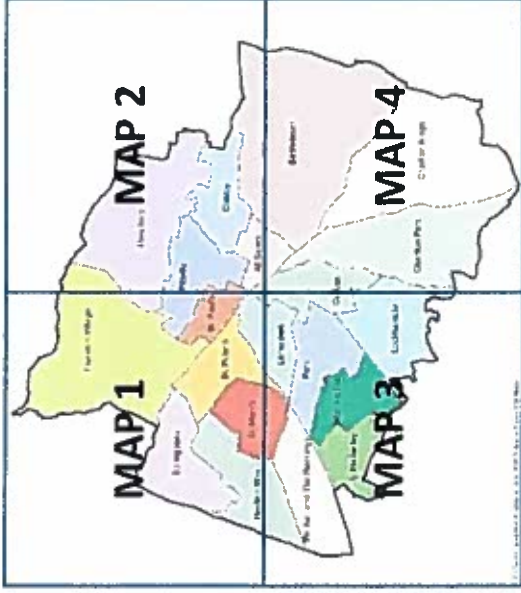

LOCAL GREEN SPACE 1

Refer to site proforma to view details of the sites coloured Red, Amber and Green (you will need the site reference no.)
Make comments online

Cheltenham Borough Local Green Spaces

- Outside Consultation Area
- Within Consultation Area
- CBC Public Green Space
- Cheltenham
- Borough Wards