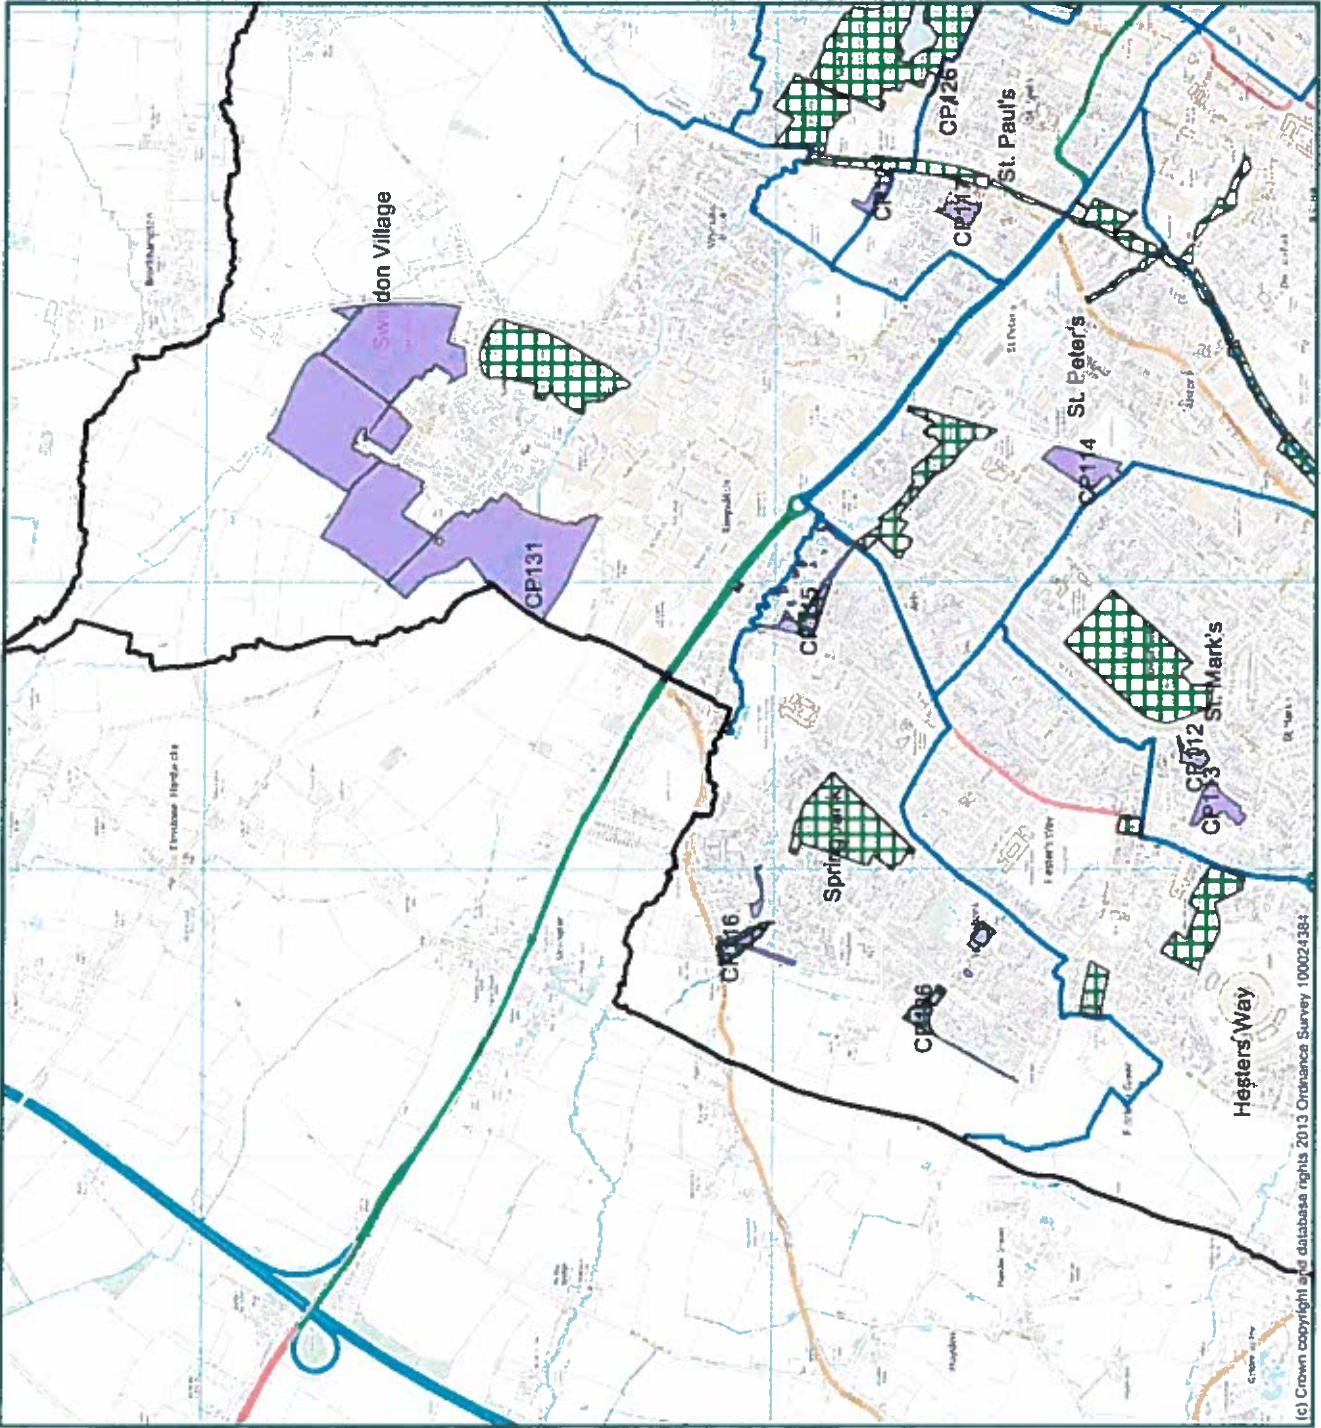

(c) Crown copyright and database rights 2013 Ordnance Survey 100024384